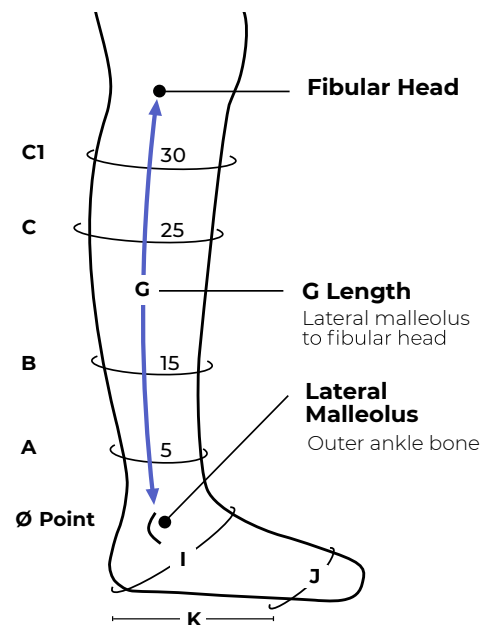

Comprefit Strap Extender Item #: _____
 Color: Black Beige Quantity: _____

Note: Liner and additional Compreboot options available, each sold separately.

Compreboot Standard Foot Size Chart (I-K)

	Small		Medium / Large		X Large / XX Large	
	Regular	Long	Regular	Long	Regular	Long
I	28-36cm	28-36cm	≤39cm	≤39cm	≤44cm	≤44cm
J	22-26cm	22-26cm	≤30cm	≤30cm	≤33cm	≤33cm
K	14-18cm	19-23cm	18-20cm	23-25cm	20-22cm	25-27cm
Black	1801-BTR	1801-BTL	1803-BTR	1803-BTL	1805-BTR	1805-BTL
Beige	1811-BTR	1811-BTL	1813-BTR	1813-BTL	1815-BTR	1815-BTL

Comprefit Strap Extender Chart

	1 Strap	10 Straps
Black	1100-SE1	1100-SEB
Beige	1110-SE1	1110-SEB

Circumference

Left Right
 C1 _____
 C _____
 B _____
 A _____
 I _____
 J _____

G Length

Regular: 30-35.9cm
 Tall: 36-42cm

G _____
 K _____

K: Measure **medial** length from heel to 1st metatarsal head

Comprefit Standard Calf Regular Size Chart (A-C1)

	Small	Medium	Large	X Large	XX Large
	C1	29-39cm	34-44cm	39-49cm	48-58cm
C	29-39cm	34-44cm	39-49cm	48-58cm	55-65cm
B	24-34cm	29-39cm	33-43cm	41-51cm	44-55cm
A	20-29cm	21-30cm	25-36cm	32-42cm	33-43cm
Black	1101-BKR	1102-BKR	1103-BKR	1104-BKR	1105-BKR
Beige	1111-BKR	1112-BKR	1113-BKR	1114-BKR	1115-BKR

Comprefit Standard Calf Tall Size Chart (A-C1)

	Small Tall	Medium Tall	Large Tall	X Large Tall	XX Large Tall
	C1	29-39cm	34-44cm	39-49cm	48-58cm
C	26-36cm	31-41cm	35-45cm	44-54cm	50-60cm
B	21-31cm	25-35cm	30-40cm	36-46cm	40-50cm
A	20-29cm	21-30cm	25-36cm	32-42cm	33-43cm
Black	1101-BKT	1102-BKT	1103-BKT	1104-BKT	1105-BKT
Beige	1111-BKT	1112-BKT	1113-BKT	1114-BKT	1115-BKT